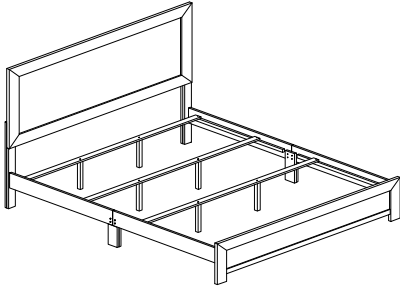

ASSEMBLY INSTRUCTION INSTRUCTIONS D'ASSEMBLAGE

ITEM NO : 1534K-1CK - 1534GYK-1CK

CK BED / TRES GRAND LIT CALIFORNIEN

CK HEADBOARD, FOOTBOARD, SIDE RAIL & SLAT

Thank you for purchasing the product. Please take time to read and follow the instruction below. Check that you have all parts and hardware before assembly. Parts apparently missing are often found in the packing materials. If you do not have all the parts listed, have your dealer contact us and they will be sent to you immediately.

Merci d'avoir acheté ce produit. Veuillez lire et suivre les instructions ci-dessous. Vérifiez avant le montage que vous avez toutes les pièces et fixations. Les pièces qui semblent manquer se trouvent souvent dans les matériaux d'emballage. Si vous n'avez pas toutes les pièces de la liste, demandez à votre détaillant et nous vous les enverrons immédiatement.

It is recommended to install protective pads under all legs and supports to avoid damage or scratches when placing furniture on a wood floor or other hard surface, and to limit indentation and prevent discoloration if placing on carpet.

Il est recommandé de placer des coussins protecteurs sous tous les pieds et toutes les bases des meubles pour éviter l'endommager ou d'égratigner les planchers en bois ou autres surfaces dures, et pour limiter l'empreinte et empêcher la décoloration quand les meubles reposent sur la moquette.

PART LIST / LISTE DE PIÈCES

No	Sketch	Description	Quantity
1		HEADBOARD / TÊTE DE LIT	1 PC
2		HEADBOARD LEG - LEFT / PIED GAUCHE	1 PC
3		HEADBOARD LEG - RIGHT / PIED DROITE	1 PC
4		FOOTBOARD / PIED DE LIT	1 PC
5		SIDE RAIL - LEFT / LONGERON GAUCHE	2 PCS
6		SIDE RAIL - RIGHT / LONGERON DROITE	2 PCS
7		SIDE RAIL SUPPORT LEG / LONGERON SUPPORT	2 PCS
8		SLAT / LATTES	4 PCS
9		SLAT SUPPORT / SUPPORT POUR TRANSVERSE	8 PCS