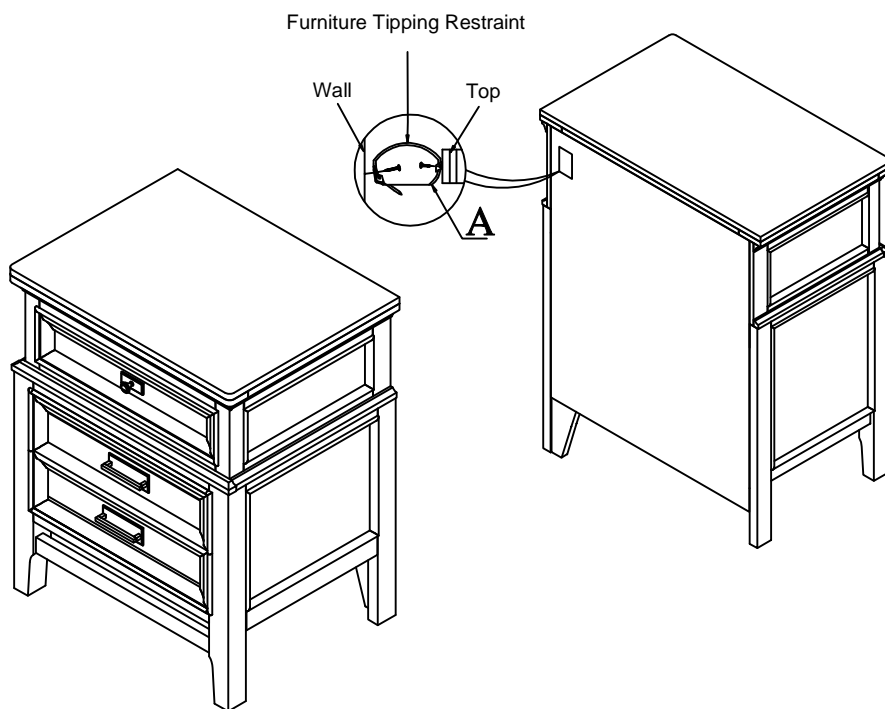

ASSEMBLY INSTRUCTIONS / INSTRUCTIONS D'ASSEMBLAGE

ITEM: 1649-4

Night Stand – Table de Nuit

Thank you for purchasing this quality product. Be sure to check all packing material carefully for small parts which may have come loose inside the carton during shipment. Identify and count all parts and compare with the Parts List below.

It is recommended to install protective pads under all legs and supports to avoid damage or scratches when placing furniture on a wood floor or other hard surface, and to limit indentation and prevent discoloration if placing on carpet.

Hardware List / Liste de quincaillerie

A				
TIPPING RESTRAINT / ANTI BASCULEMENT				
Strap / Bande Sde sécurité	Anchor/Fixation en plastique	Bracket/ Support	Screw / Vis (Ø8x1")	Screw / Vis (Ø8x5/8")
1pc	1pc	2pcs	1pc	1pc