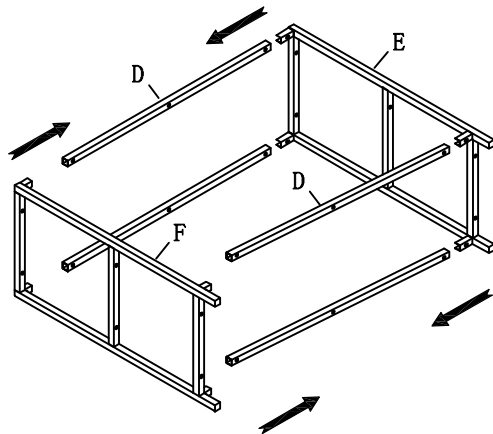

# Assembly Instruction

ITEM: 3224N-05 TV STAND / SOFA TABLE

PART LIST				HARDWARE LIST				
A		TOP PANEL	1PC	1	BOLT		φ1/4"*1-3/8"	24 PCS
B		SHELF	1PC	2	ALLEN KEY		4mm	1 PC
C		BOTTOM PANEL	1PC	3	SCREW		5/32"*5/8"	4 PCS
D		TOP/BOTTOM FRAME	4PCS	4	SCREW		M4*10mm	1 PC
E		SIDE FRAME RSF	1PC					
F		SIDE FRAME LSF	1PC					
G		IRON BAR	1PC					
H		IRON BAR	1PC					

STEP 1

STEP 2

STEP 3

STEP 4