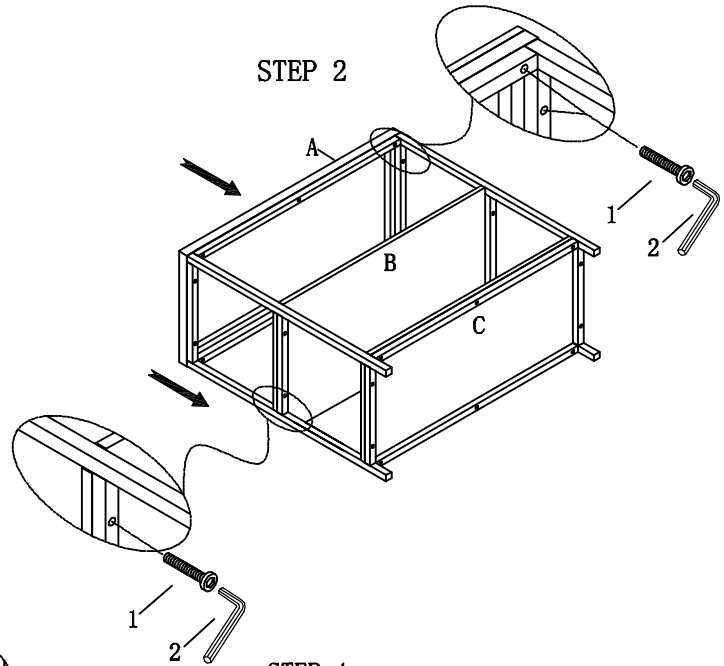

# Assembly Instruction

ITEM: 3224N-05 TV STAND / SOFA TABLE

PART LIST				HARDWARE LIST				
A		TOP PANEL	1PC	1	BOLT		φ1/4"*1-3/8"	24 PCS
B		SHELF	1PC	2	ALLEN KEY		4mm	1 PC
C		BOTTOM PANEL	1PC	3	SCREW		5/32"*5/8"	4 PCS
D		TOP/BOTTOM FRAME	4PCS	4	SCREW		M4*10mm	1 PC
E		SIDE FRAME RSF	1PC					
F		SIDE FRAME LSF	1PC					
G		IRON BAR	1PC					
H		IRON BAR	1PC					

STEP 1

STEP 2

STEP 3

STEP 4