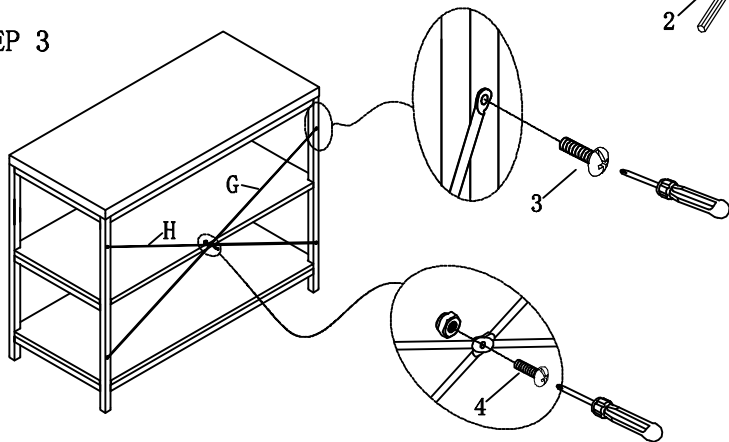

# Assembly Instruction

ITEM: 3224N-05 TV STAND / SOFA TABLE

PART LIST				HARDWARE LIST				
A		TOP PANEL	1PC	1	BOLT		φ1/4"*1-3/8"	24 PCS
B		SHELF	1PC	2	ALLEN KEY		4mm	1 PC
C		BOTTOM PANEL	1PC	3	SCREW		5/32"*5/8"	4 PCS
D		TOP/BOTTOM FRAME	4PCS	4	SCREW		M4*10mm	1 PC
E		SIDE FRAME RSF	1PC					
F		SIDE FRAME LSF	1PC					
G		IRON BAR	1PC					
H		IRON BAR	1PC					

STEP 1

STEP 2

STEP 3

STEP 4