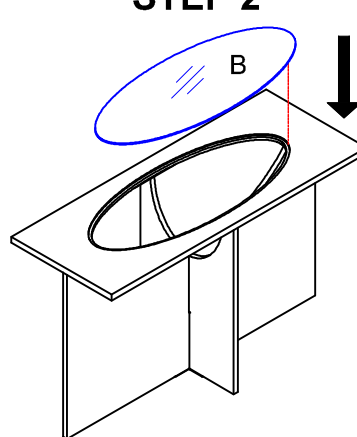

# Assembly Instruction

ITEM#:3614-05 SOFA TABLE

PARTS LIST				HARDWARE LIST				
A		Top frame	1 PC	1		Bolt	1/4"*5/8"	10 PCS
B		Glass top	1 PC	2		Bolt	1/4"*5/8"	8 PCS
C		Lower leg frame	1 PC	3		Flat washer	1/4"	8 PCS
D		Upper leg frame	1 PC	4		Allen key	4mm	1 PC
				5		Metal plate	100*50*3mm	2 PCS
				6		Metal plate	100*25*3mm	2 PCS
				7		Metal rail	150*150*3mm	1 PC

**STEP 1**

**STEP 2**

**STEP 3**

**STEP 4**

**STEP 5**

For items use on wooden floor, hard surfaces or carpets, it is recommended to install protective pads under all legs and supports to avoid/ prevent from damages/ scratches and discoloration.