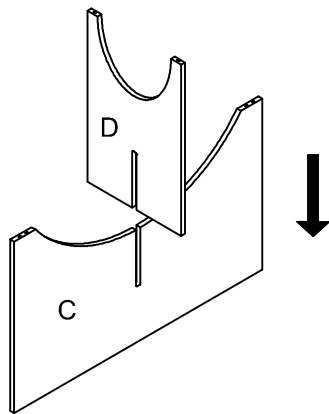

# Assembly Instruction

ITEM#:3614-05 SOFA TABLE

PARTS LIST				HARDWARE LIST				
A		Top frame	1 PC	1		Bolt	1/4"*5/8"	10 PCS
B		Glass top	1 PC	2		Bolt	1/4"*5/8"	8 PCS
C		Lower leg frame	1 PC	3		Flat washer	1/4"	8 PCS
D		Upper leg frame	1 PC	4		Allen key	4mm	1 PC
				5		Metal plate	100*50*3mm	2 PCS
				6		Metal plate	100*25*3mm	2 PCS
				7		Metal rail	150*150*3mm	1 PC