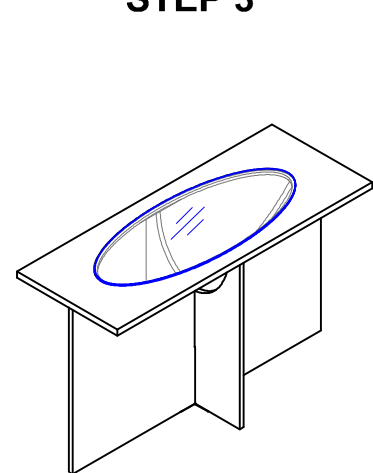

# Assembly Instruction

ITEM#:3614-05 SOFA TABLE

PARTS LIST				HARDWARE LIST				
A		Top frame	1 PC	1		Bolt	1/4"*5/8"	10 PCS
B		Glass top	1 PC	2		Bolt	1/4"*5/8"	8 PCS
C		Lower leg frame	1 PC	3		Flat washer	1/4"	8 PCS
D		Upper leg frame	1 PC	4		Allen key	4mm	1 PC
				5		Metal plate	100*50*3mm	2 PCS
				6		Metal plate	100*25*3mm	2 PCS
				7		Metal rail	150*150*3mm	1 PC

**STEP 1**

**STEP 2**

**STEP 3**

**STEP 4**

**STEP 5**

For items use on wooden floor, hard surfaces or carpets, it is recommended to install protective pads under all legs and supports to avoid/ prevent from damages/ scratches and discoloration.