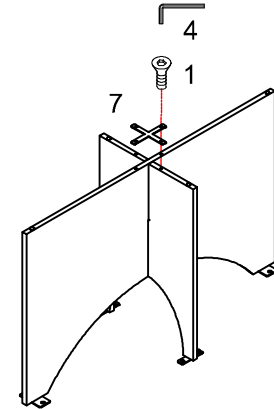

Assembly Instruction

ITEM#:3614-05 SOFA TABLE

PARTS LIST				HARDWARE LIST				
A		Top frame	1 PC	1		Bolt	1/4"*5/8"	10 PCS
B		Glass top	1 PC	2		Bolt	1/4"*5/8"	8 PCS
C		Lower leg frame	1 PC	3		Flat washer	1/4"	8 PCS
D		Upper leg frame	1 PC	4		Allen key	4mm	1 PC
				5		Metal plate	100*50*3mm	2 PCS
				6		Metal plate	100*25*3mm	2 PCS
				7		Metal rail	150*150*3mm	1 PC

STEP 3

For items use on wooden floor, hard surfaces or carpets, it is recommended to install protective pads under all legs and supports to avoid/ prevent from damages/ scratches and discoloration.