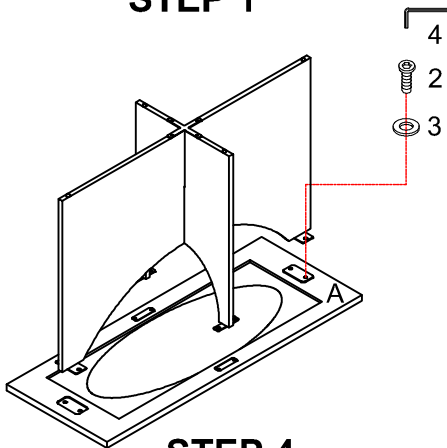

STEP 1

STEP 4