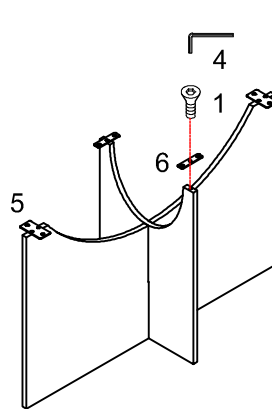

Assembly Instruction

ITEM#:3614-05 SOFA TABLE

PARTS LIST				HARDWARE LIST				
A		Top frame	1 PC	1		Bolt	1/4"*5/8"	10 PCS
B		Glass top	1 PC	2		Bolt	1/4"*5/8"	8 PCS
C		Lower leg frame	1 PC	3		Flat washer	1/4"	8 PCS
D		Upper leg frame	1 PC	4		Allen key	4mm	1 PC
				5		Metal plate	100*50*3mm	2 PCS
				6		Metal plate	100*25*3mm	2 PCS
				7		Metal rail	150*150*3mm	1 PC

STEP 2

For items use on wooden floor, hard surfaces or carpets, it is recommended to install protective pads under all legs and supports to avoid/ prevent from damages/ scratches and discoloration.