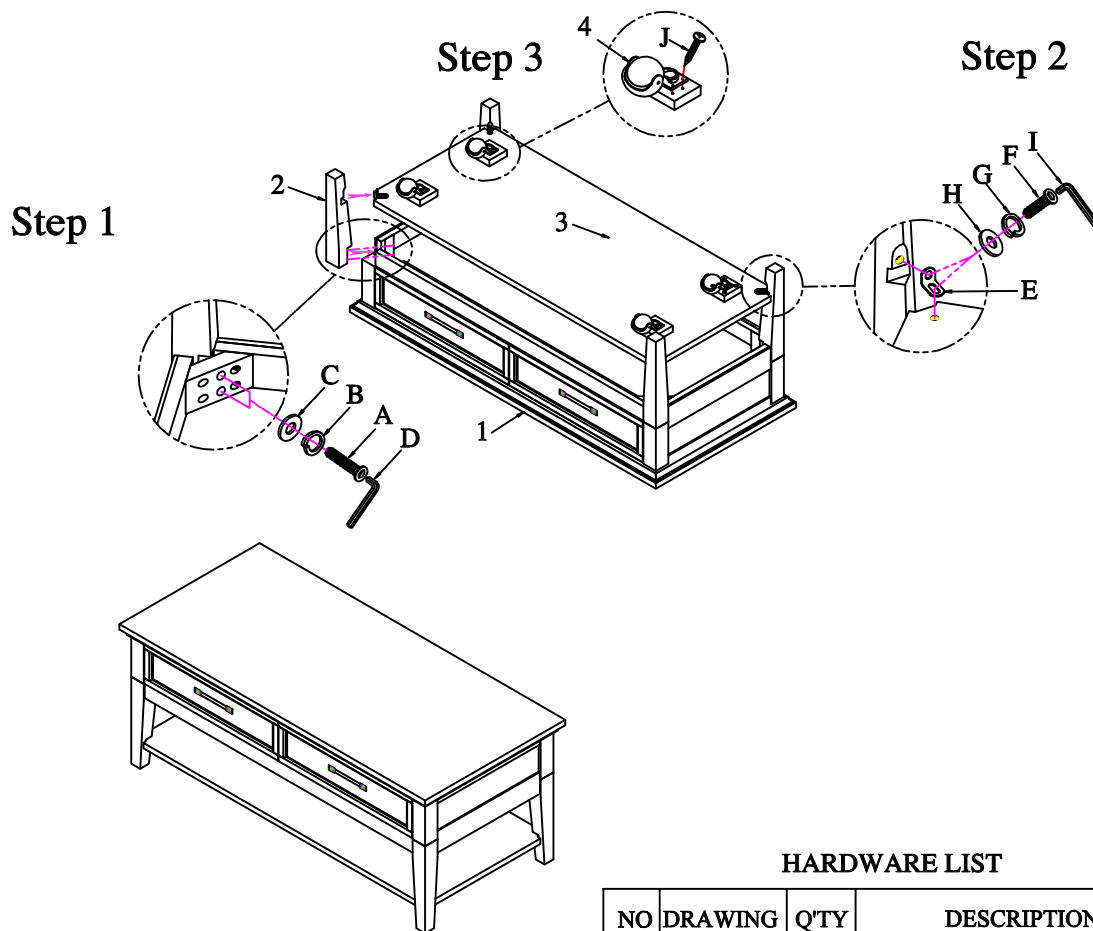

H O M E E L E G A N C E

ITEM NO:3620-30 COCKTAIL TABLE

Thank you for purchasing this quality product. Be sure to check all packing material carefully for small parts which may have come loose inside the carton during shipment. Identify and count all parts and compare with the Parts List below.

MADE IN VIETNAM

PARTS LIST

NO	DRAWING	Q' TY	DESCRIPTION
1		1	TABLE TOP
2		4	LEG
3		1	SHELF
4		4	CASTER

HARDWARE LIST

NO	DRAWING	Q'TY	DESCRIPTION
A		8	Φ5/16" * 2-1/4" BOLT
B		8	Φ5/16" LOCK WASHER
C		8	Φ5/16" * 19*2mm FLAT WASHER
D		1	Φ5/16" ALLEN KEY
E		4	32*20*18
F		8	Φ1/4" * 5/8" BOLT
G		8	Φ1/4" LOCK WASHER
H		8	Φ1/4" * 16*2mm FLAT WASHER
I		1	Φ1/4" ALLEN KEY
J		16	#8*3/4" SCREW