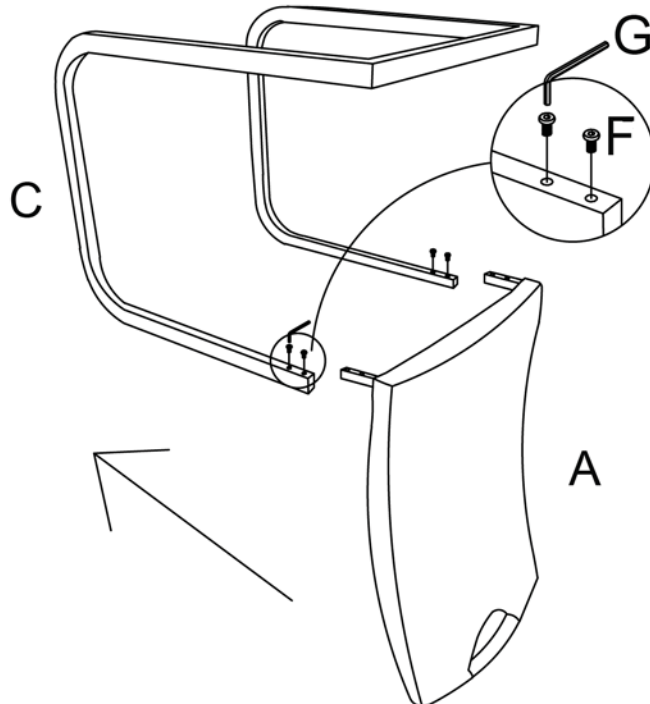

ASSEMBLY INSTRUCTION

ITEM#:5599S

DESCRIPTION: SIDE CHAIR

NO.	PARTS LIST		QTY	NO.	HARDWARE LIST		QTY
A		CHAIR BACK	1	D		FLAT WASHER	4
				E		ALLEN BOLT M6*20MM	4
B		SEAT CUSHION	1	F		ALLEN BOLT M6*16MM	4
				G		ALLEN KEY 5MM	1
C		LEG FRAME	1				

STEP 1

STEP 2

STEP 3
COMPLETED

For items use on wooden floor, hard surfaces or carpets, it is recommended to install protective pads under all legs and supports to avoid/prevent from damages/scratches and discoloration