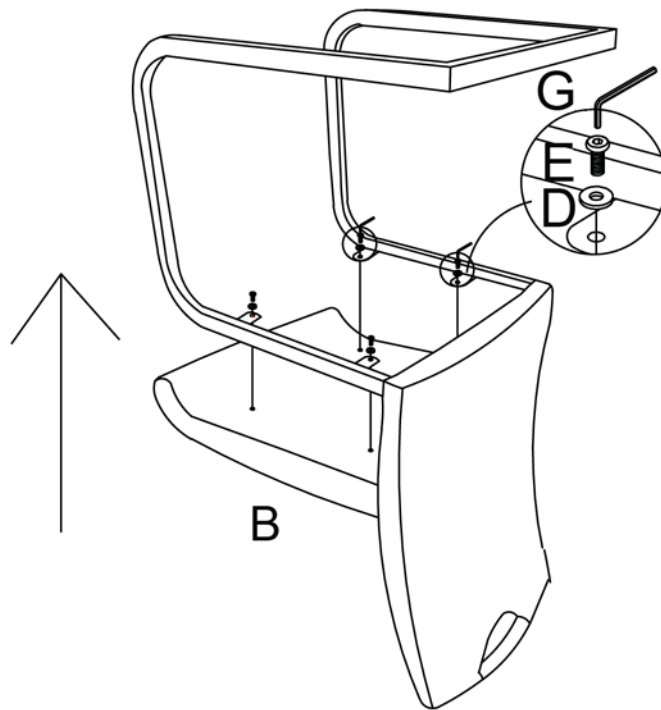

ASSEMBLY INSTRUCTION

ITEM#:5599S

DESCRIPTION: SIDE CHAIR

NO.	PARTS LIST		QTY	NO.	HARDWARE LIST		QTY
A		CHAIR BACK	1	D		FLAT WASHER	4
				E		ALLEN BOLT M6*20MM	4
B		SEAT CUSHION	1	F		ALLEN BOLT M6*16MM	4
				G		ALLEN KEY 5MM	1
C		LEG FRAME	1				

STEP 1

STEP 2

STEP 3
COMPLETED

For items use on wooden floor, hard surfaces or carpets, it is recommended to install protective pads under all legs and supports to avoid/prevent from damages/scratches and discoloration