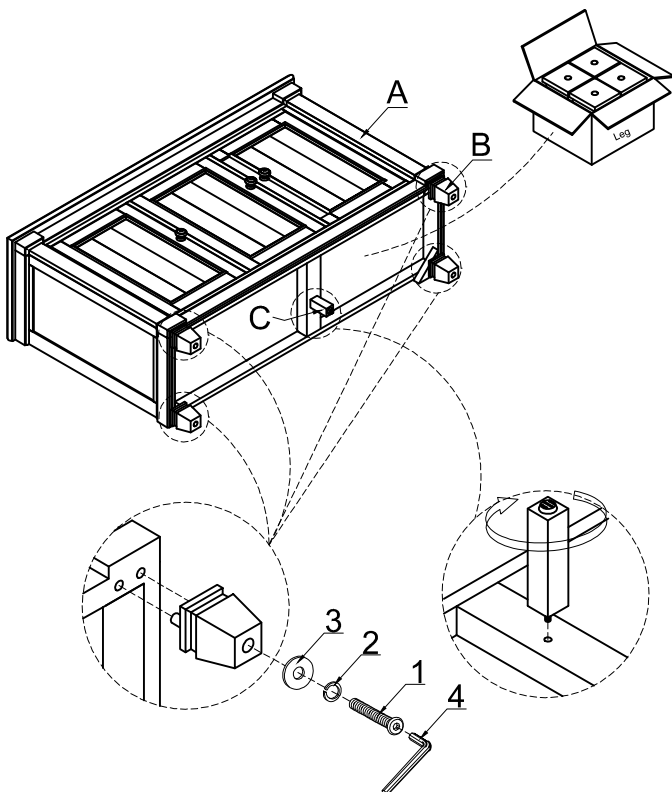

It is recommended to install protective pads under all legs and support to avoid damage or scratches when placing furniture on a wood floor or other hard surface, and to limit indentation and prevent discoloration if placing on carpet.

Merci d'avoir acheté ce produit. Veuillez lire et suivre les instructions ci-dessous. Vérifiez avant le montage que vous avez toutes les pièces et fixations. Les pièces qui semblent manquer se trouvent souvent dans les matériaux d'emballage. Si vous n'avez pas toutes les pièces de la liste, demandez à votre détaillant et nous les enverrons immédiatement.

Il est recommandé de placer des coussins protecteurs sous tous les pieds et toutes les bases des meubles pour éviter d'endommager ou d'égratigner les planchers en bois ou autres surface dures, et pour limiter l'empreinte et empêcher la décoloration quand les meubles reposent sur la moquette.

PARTS LIST / LISTE DE PIÈCES				HARDWARE LIST / LISTE DE QUINCAILLERIE			
A		Server / Desserte	1	1		Bolt / Boulon 1/4" x 80mm	4
B		Bun foot /Pied	4	2		Lock Washer / Rondelle d'arret 1/4"xØ11x1.2mm	4
C		Support Leg / Support Pour Transverses	1	3		Flat Washer / Rondelle Plate 1/4"xØ19x1.8mm	4
				4		Allen Key / Clé Allen M4xL100mm	1
				5		Tipping Restraint	1

STEP 1 / ETAPE 1