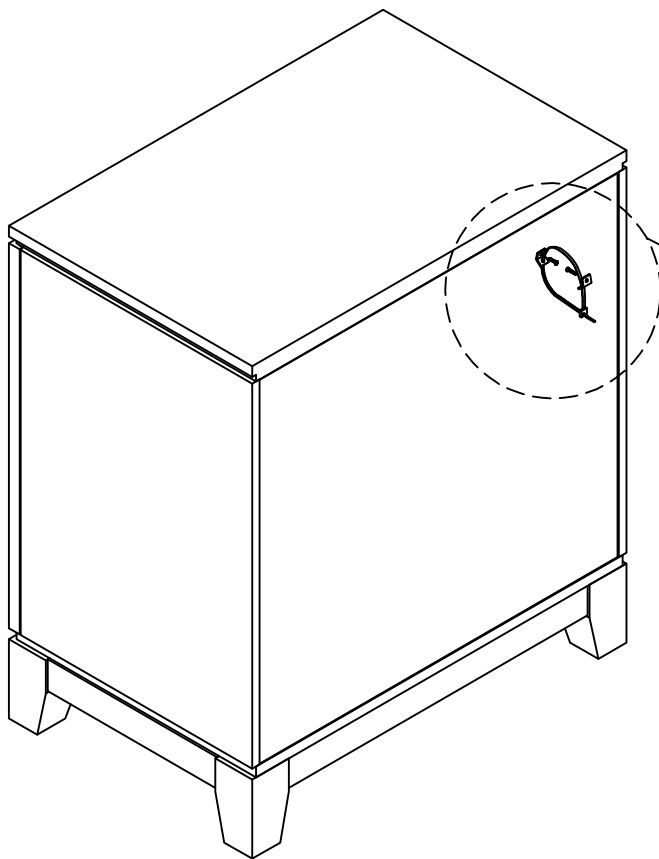

STEP 3 / ÉTAPE 3

NOTE / REMARQUE:

Anti tipping hardware kit comes with this product. Please refer to the installation instruction in the hardware pack.

Une trousse anti-basculement est fourni avec ce produit. Veuillez vous référer aux instructions d'installation dans inclu dans la trousse de quincaillerie.

COMPLETED ASSEMBLY / ASSEMBLEE COMPLETEE