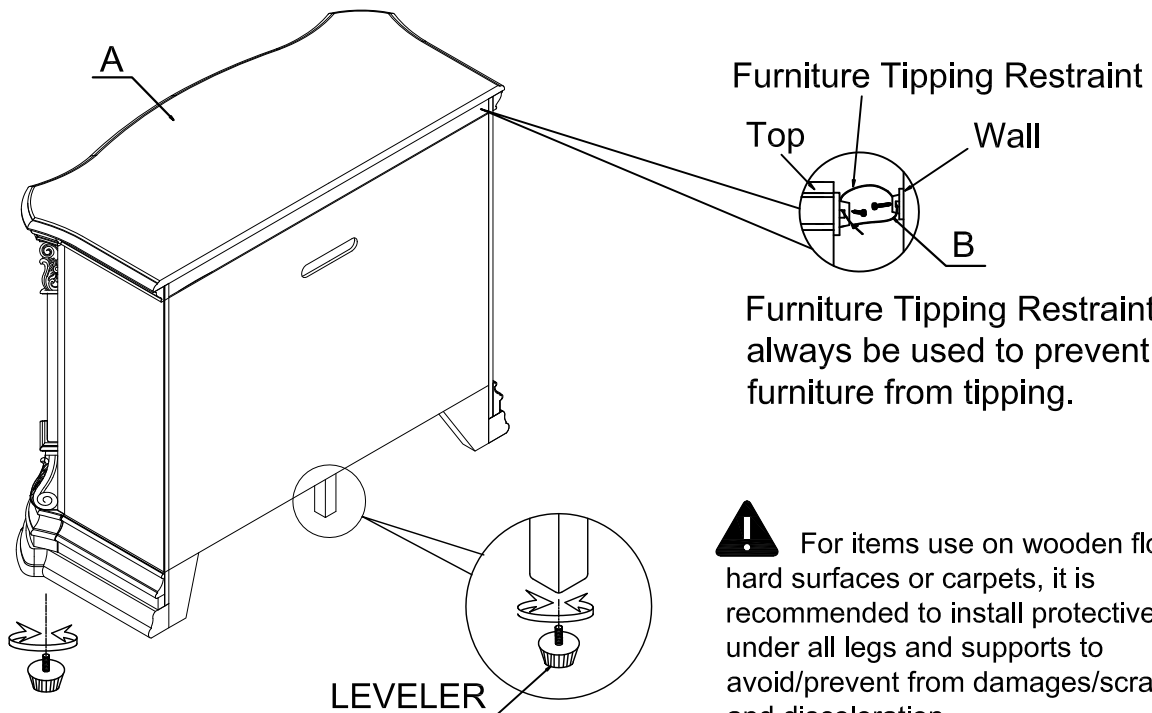

ASSEMBLY INSTRUCTION

Item#1919NC-11 :TV CHEST -WOOD TOP

(A) TV chest

1pc

(B) Furniture Tipping Restraint

Strap	Anchor	Brackets	Screw (Ø8x1")	Screw (Ø8x5/8")
				
1pc	1pc	2pcs	1pc	1pc

This page lists all the contents included in the box. Please take time to identify the hardware as well as the individual components to this product. As you unpack and prepare for assembly, place the contents on a carpeted or padded area to protect them from damage.

1

Assemble the furniture Tipping Restraint (B) to the TV Chest (A).

Cleaning & Care

Treat surface with care. Clean surfaces with a dry or damp soft cloth. Do not use abrasive cleaners. Hardware may loosen over time. Periodically check that all connections are tight.