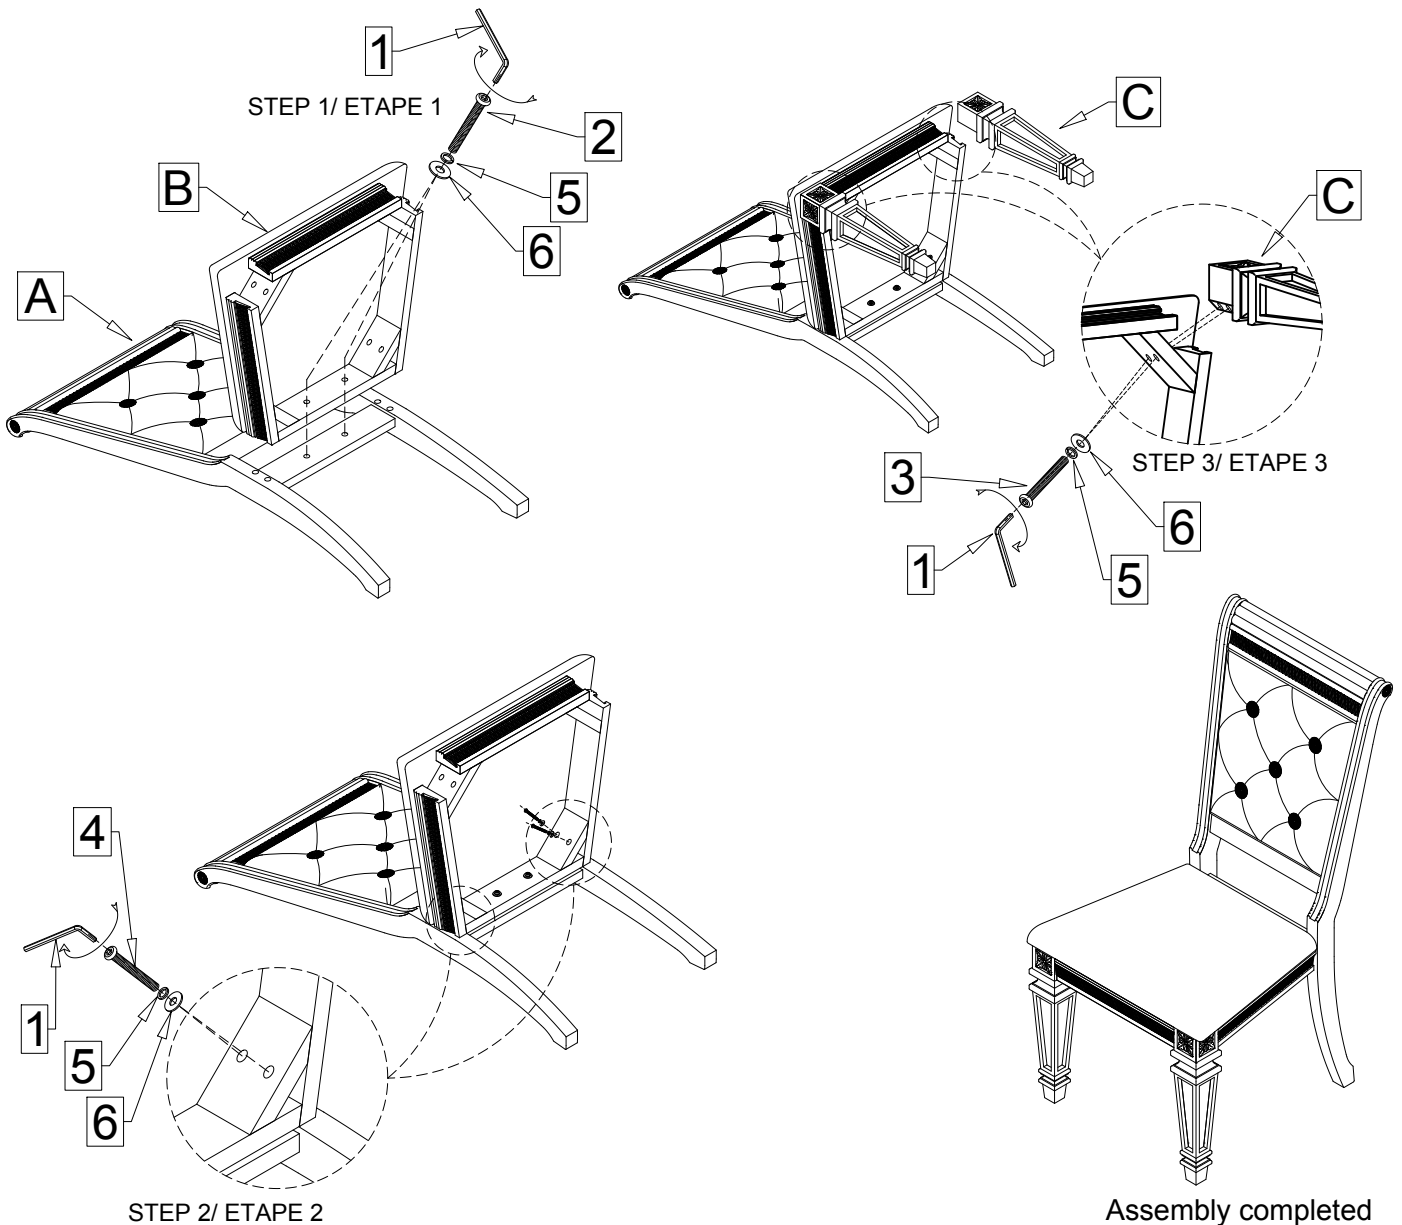

ASSEMBLY INSTRUCTION INSTRUCTION DE MONTAGE

ITEM NO : 1958S SIDE CHAIR / CHAISE DROITE

Thank you for purchasing this product. Please take time to read and follow the instructions below. Check that you have all parts and hardware before assembly. Parts apparently missing are often found in the packing materials. If you do not have all the parts listed, have your dealer contact us and they will be sent to you immediately.

⚠ It is recommended to install protective pads under all legs and supports to avoid damage or scratches when placing furniture on a wood floor or other hard surface, and to limit indentation and prevent discoloration if placing on carpet.

**MADE IN VIETNAM
FABRIQUÉ EN VIETNAM**

PART LIST/ LISTE DE PIÉCES		
A		CHAIR BACK / DOSSIER DE CHAISE 1 pc
B		SEAT CUSHION WITH FRAME / ENCADREMENT DE SIÈGE AVEC SIÈGE COUSSINÉ 1 pc
C		FRONT LEG / PIEDS AVANT 2 pcs

HARDWARE LIST/ LISTE DE QUINCAILLERIE				
1		ALLEN KEY/ CLE ALLEN	L57*4MM	1 pc
2		BOLT/ BOULON	Ø5/16*1-1/2"	2 pcs
3		BOLT/ BOULON	Ø5/16*2-1/4"	4 pcs
4		BOLT/ BOULON	Ø5/16*3-1/4"	4 pcs
5		SPRING WASHER/ RONDELLE D'ARRÊT	Ø5/16*13*1.2	10 pcs
6		FLAT WASHER/ RONDELLE PLATE	Ø5/16*19*1.8	10 pcs
* HARDWARE SET ARE IN 1958S FOR ASSEMBLY				