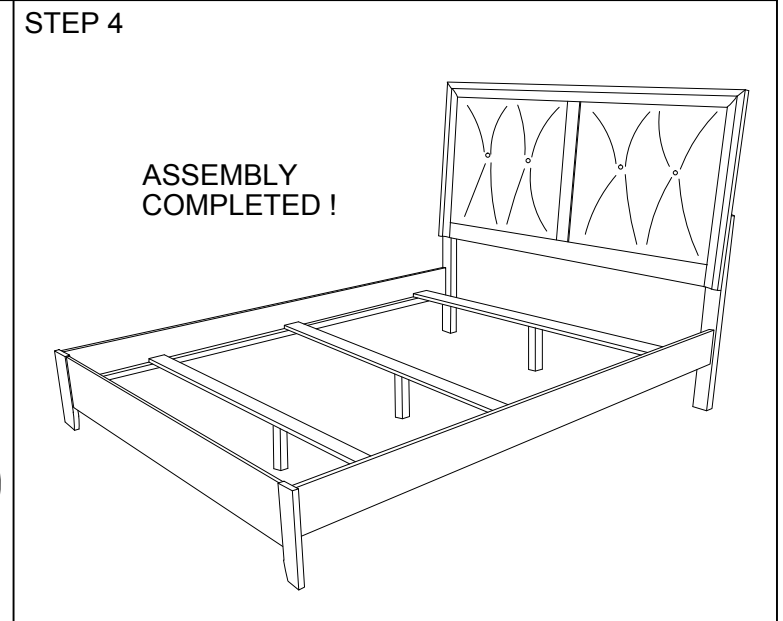

ASSEMBLY INSTRUCTION

HOMEELEGANCE

ITEM NUMBER : 2145-1/2/3 QUEEN BED		
NO	PART LIST	QTY
1	HEAD BOARD 	1pc
2	FOOT BOARD 	1pc
3	SIDE RAIL 	2pcs
4	SLAT 	3pcs
5	SLAT SUPPORT 	3pcs
NO	HARDWARE LIST	QTY
A	PAN HEAD SCREW M4 x 32mm 	6pcs
B	ADJUSTER M8 x 23mm 	3pcs