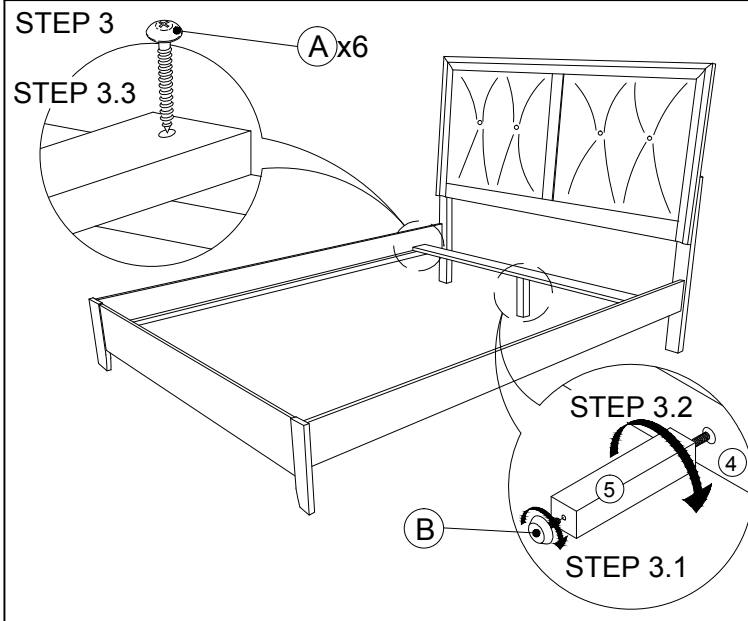

ASSEMBLY INSTRUCTION

HOMEELEGANCE

ITEM NUMBER : 2145-1/2/3 QUEEN BED		
NO	PART LIST	QTY
1	HEAD BOARD 	1pc
2	FOOT BOARD 	1pc
3	SIDE RAIL 	2pcs
4	SLAT 	3pcs
5	SLAT SUPPORT 	3pcs
NO	HARDWARE LIST	QTY
A	PAN HEAD SCREW M4 x 32mm 	6pcs
B	ADJUSTER M8 x 23mm 	3pcs

NOTE: AFTER A FEW DAYS OF ASSEMBLY, IT WILL HAVE ACCLIMATIZED TO THE ENVIRONMENT. PLEASE TIGHTEN ALL HARDWARE. CHECK TIGHTNESS OF ALL SCREWS EVERY 6-8 WEEKS.