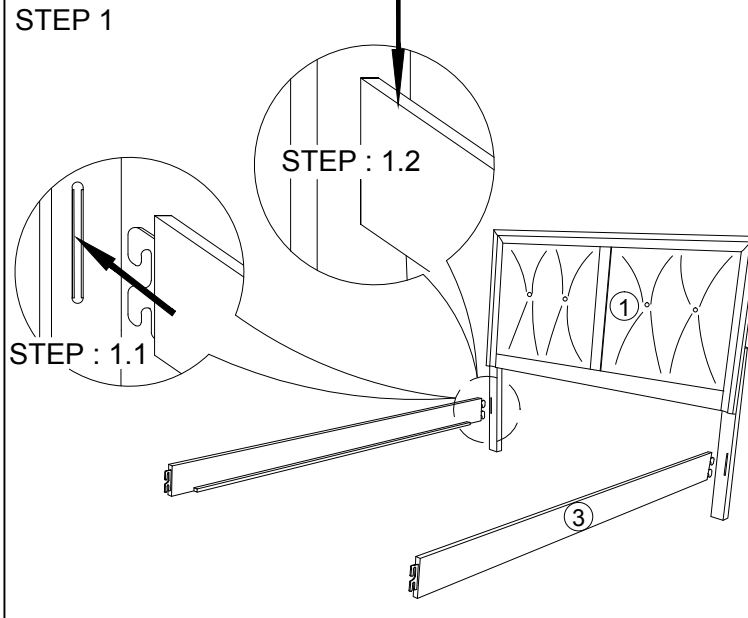

ASSEMBLY INSTRUCTION

HOMEELEGANCE

ITEM NUMBER : 2145-1/2/3 QUEEN BED		
NO	PART LIST	QTY
1	HEAD BOARD 	1pc
2	FOOT BOARD 	1pc
3	SIDE RAIL 	2pcs
4	SLAT 	3pcs
5	SLAT SUPPORT 	3pcs
NO	HARDWARE LIST	QTY
A	PAN HEAD SCREW M4 x 32mm 	6pcs
B	ADJUSTER M8 x 23mm 	3pcs

NOTE: AFTER A FEW DAYS OF ASSEMBLY, IT WILL HAVE ACCLIMATIZED TO THE ENVIRONMENT. PLEASE TIGHTEN ALL HARDWARE. CHECK TIGHTNESS OF ALL SCREWS EVERY 6-8 WEEKS.