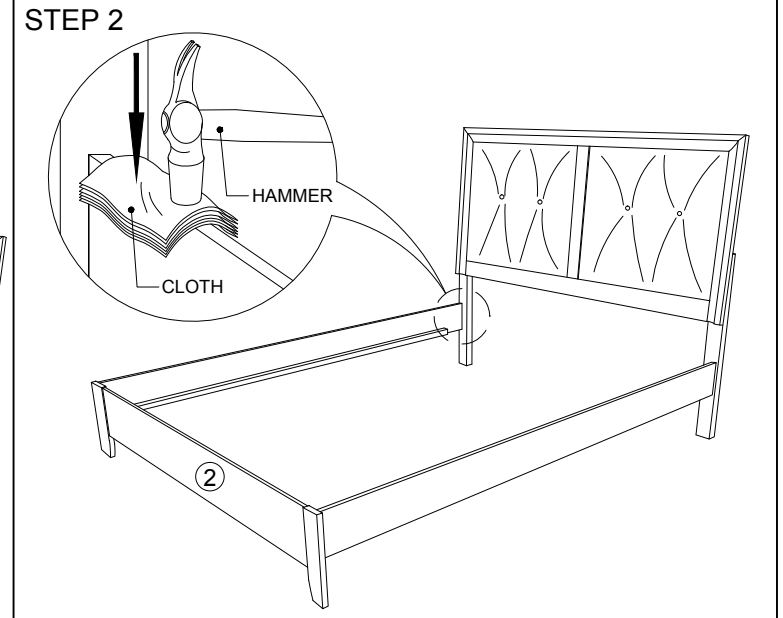

ASSEMBLY INSTRUCTION

HOMEELEGANCE

ITEM NUMBER : 2145-1/2/3 QUEEN BED		
NO	PART LIST	QTY
1	HEAD BOARD 	1pc
2	FOOT BOARD 	1pc
3	SIDE RAIL 	2pcs
4	SLAT 	3pcs
5	SLAT SUPPORT 	3pcs
NO	HARDWARE LIST	QTY
A	PAN HEAD SCREW M4 x 32mm 	6pcs
B	ADJUSTER M8 x 23mm 	3pcs

NOTE: AFTER A FEW DAYS OF ASSEMBLY, IT WILL HAVE ACCLIMATIZED TO THE ENVIRONMENT. PLEASE TIGHTEN ALL HARDWARE. CHECK TIGHTNESS OF ALL SCREWS EVERY 6-8 WEEKS.