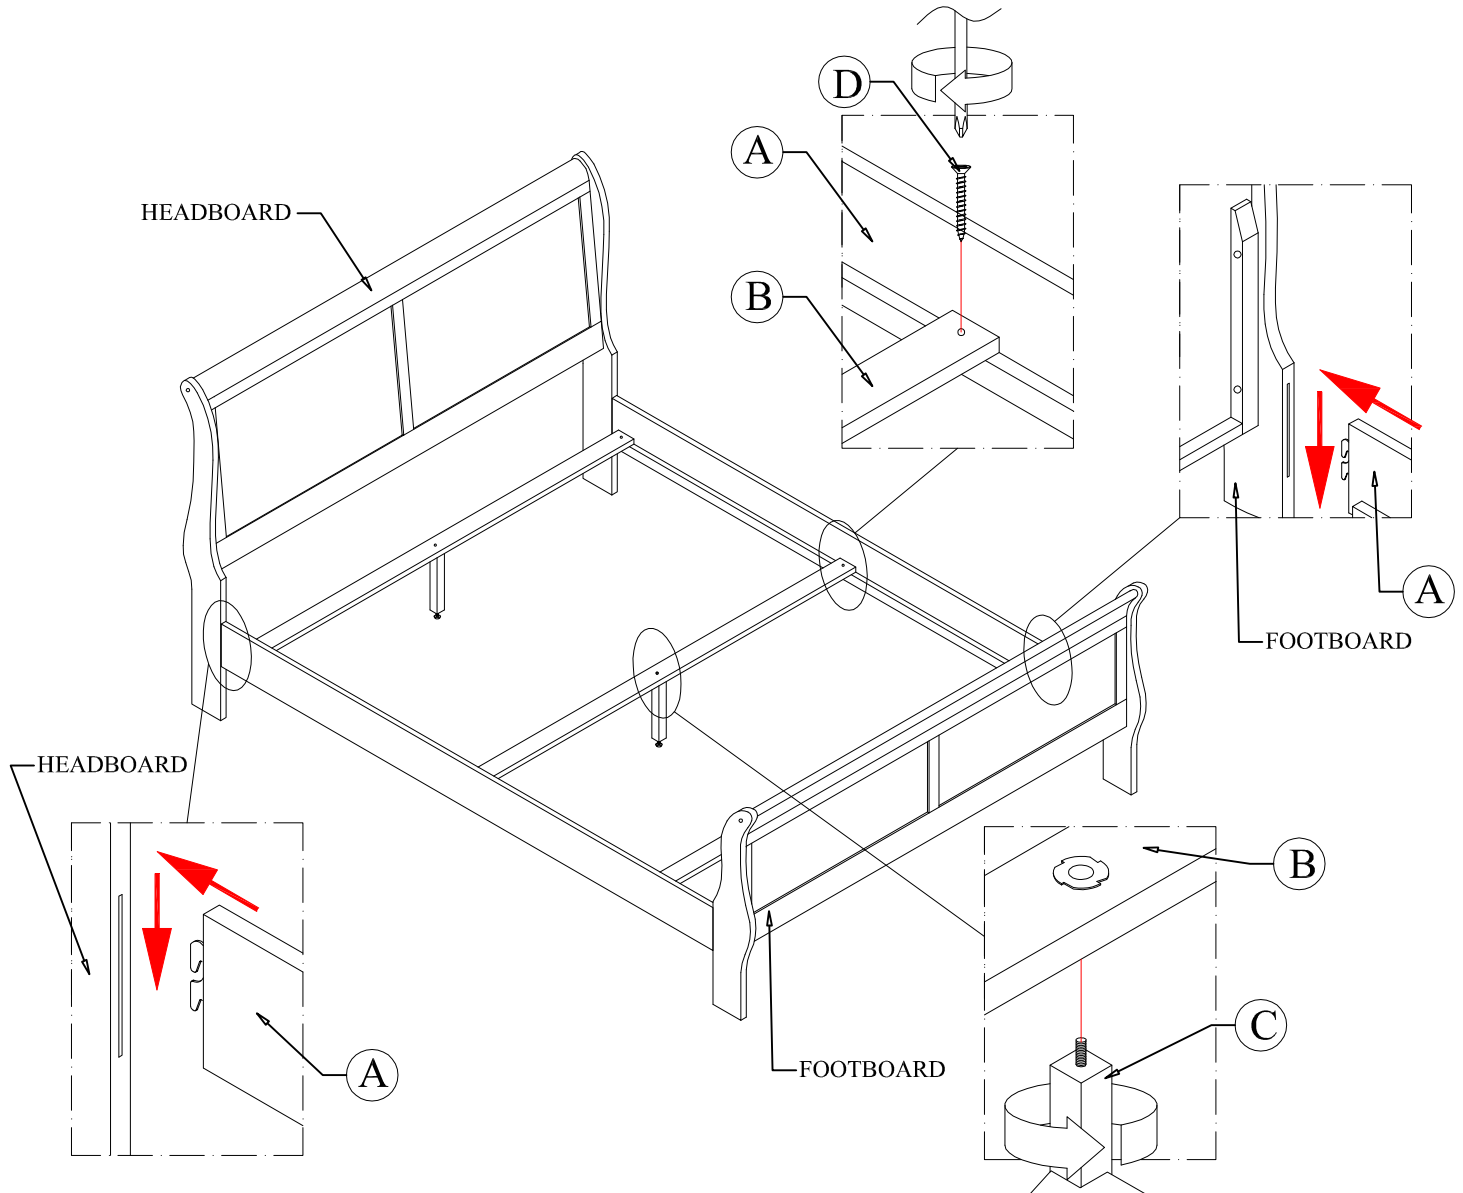

2147F-3/2147FM-3/2147FBK-3/2147FW-3/2147FSG-3  
**FULL BED - SIDE RAIL**  
**TÊTE DE LIT**

Thank you for purchasing this product. Please take time to read and follow the instructions below. Check that you have all parts and hardware before assembly. Parts apparently missing are often found in the packing materials. If you do not have all the parts listed, have your dealer contact us and they will be sent to you immediately.

NO	PARTS LIST / LISTE DE PIÈCES	QTY / QTÉ
A	SIDE RAIL / LONGERON	2
B	SLAT / TRAVERSE	3
C	SUPPORT LEG / PIED DE SUPPORT	3

NO	HARDWARE LIST / LISTE DE QUINCAILLERIE	QTY / QTÉ
D	CSK . CHIP B. SCREW / VIS A TETE CYLINDRIQUE M4 X 32	6