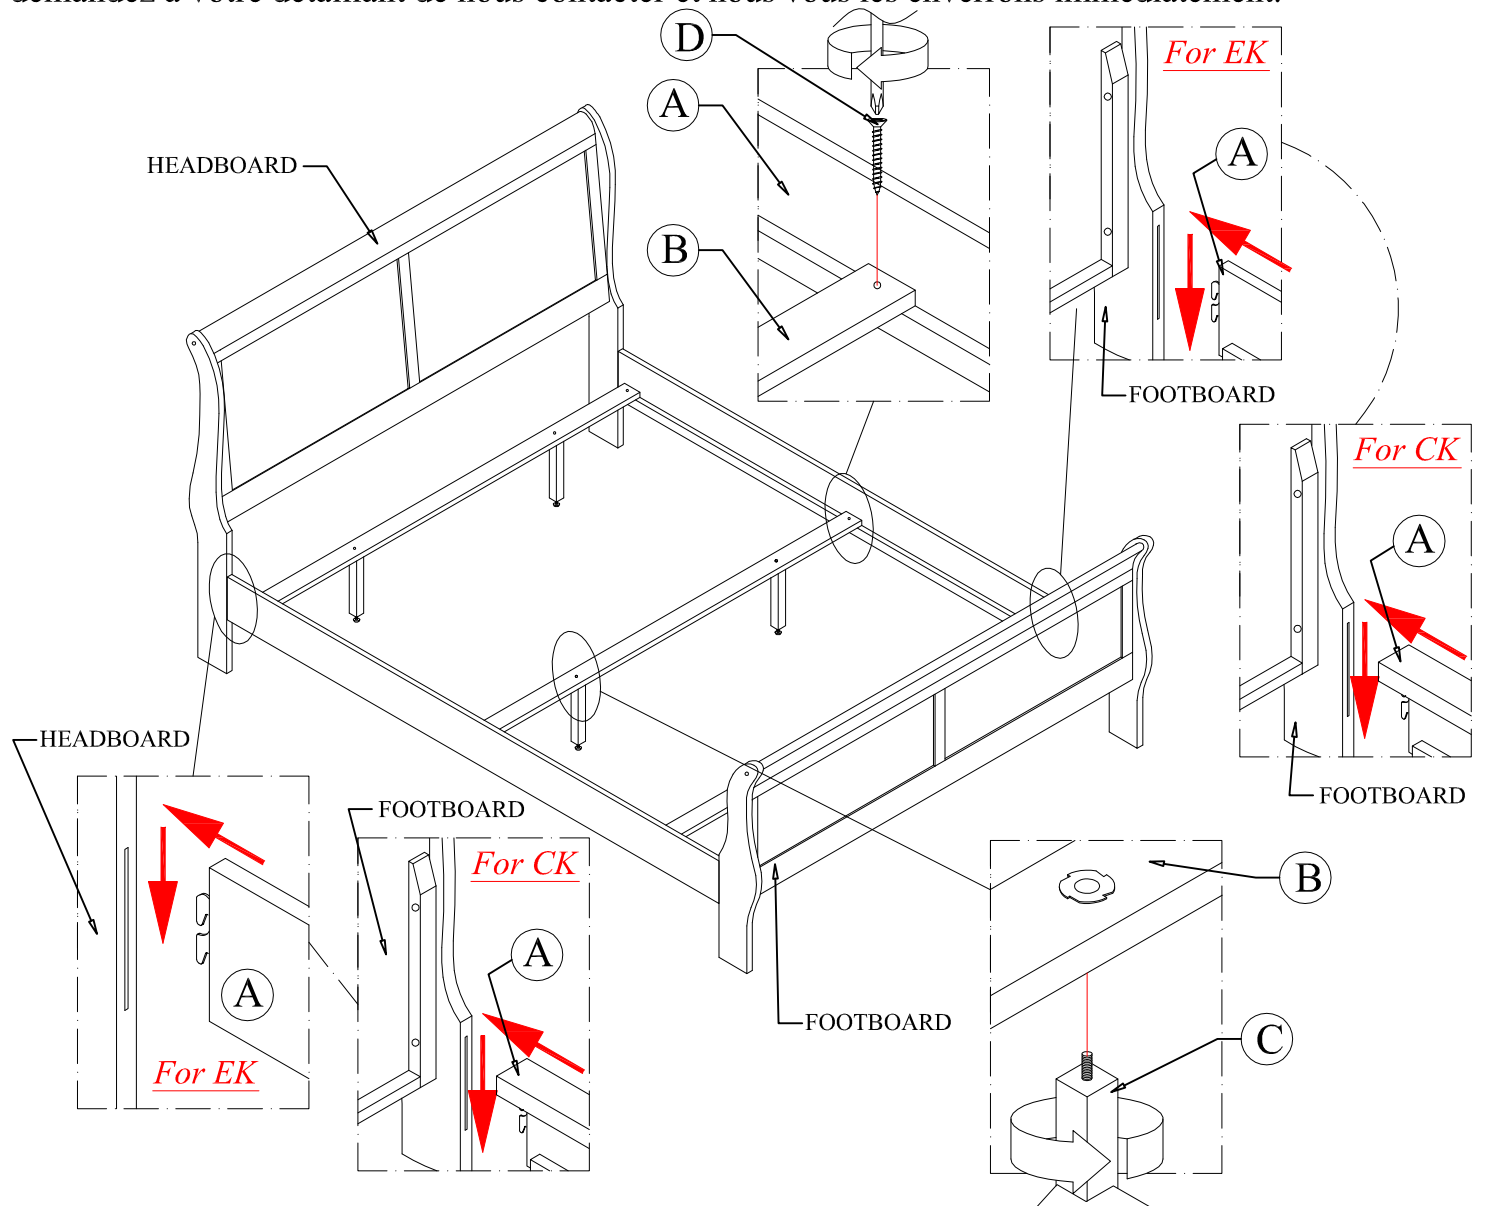

2147K-3EK/2147KM-3EK/2147K-3CK/2147KM-3CK/2147KBK-3EK/2147KW-3EK/  
2147KBK-3CK/2147KW-3CK/2147KSG-3EK/2147KSG-3CK  
EK & CK KING BED - SIDE RAIL  
TÊTE DE LIT

Thank you for purchasing this product. Please take time to read and follow the instructions below. Check that you have all parts and hardware before assembly. Parts apparently missing are often found in the packing materials. If you do not have all the parts listed, have your dealer contact us and they will be sent to you immediately.

NO	PARTS LIST / LISTE DE PIÈCES	QTY / QTÉ
A	SIDE RAIL / LONGERON	2
B	SLAT / TRAVERSE	3
C	SUPPORT LEG / PIED DE SUPPORT	6

NO	HARDWARE LIST / LISTE DE QUINCAILLERIE	QTY / QTÉ
D	CSK . CHIP B. SCREW / VIS A TETE CYLINDRIQUE M4 X 32	6