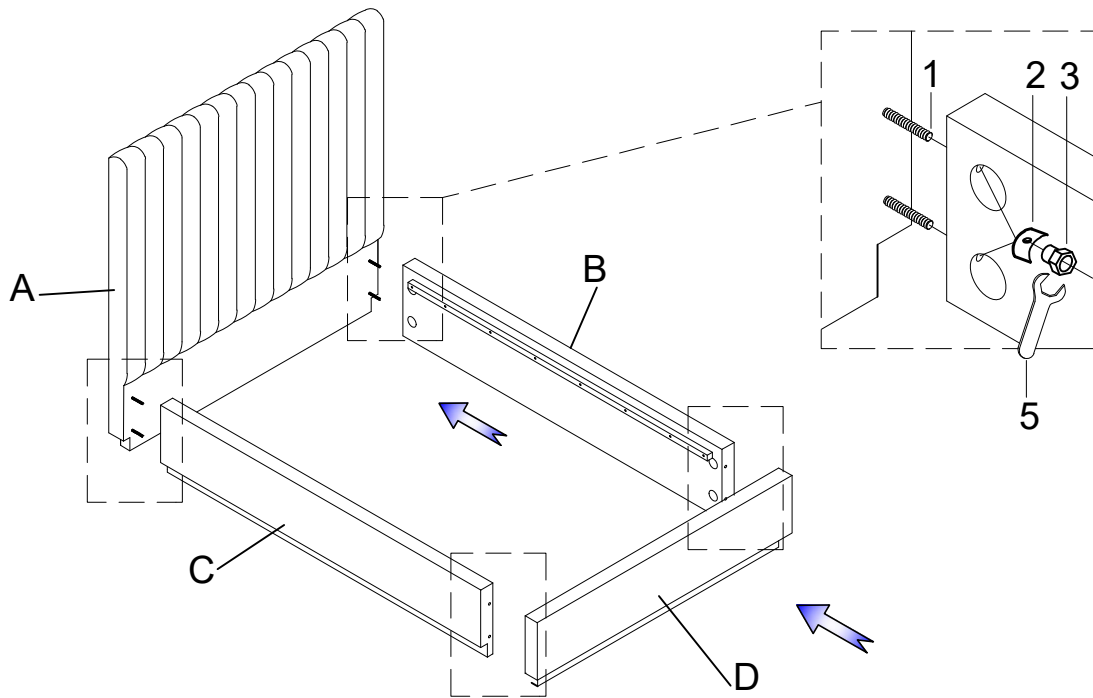

ASSEMBLING INSTRUCTIONS

ITEM NO.: 2320F-1 Full Headboard
2320-1 Queen Headboard
2320F-3 Full Footboard with Rails & Slats
2320-3 Queen Footboard with Rails & Slats

STEP 1:

STEP 2: