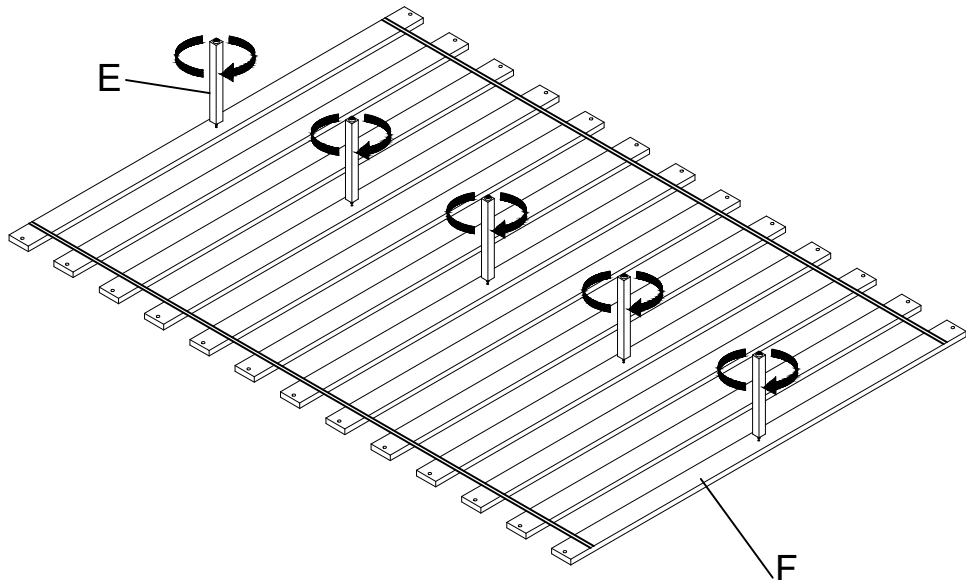

ASSEMBLING INSTRUCTIONS

ITEM NO.: 2320F-1 Full Headboard
2320-1 Queen Headboard
2320F-3 Full Footboard with Rails & Slats
2320-3 Queen Footboard with Rails & Slats

STEP 1:

STEP 2: