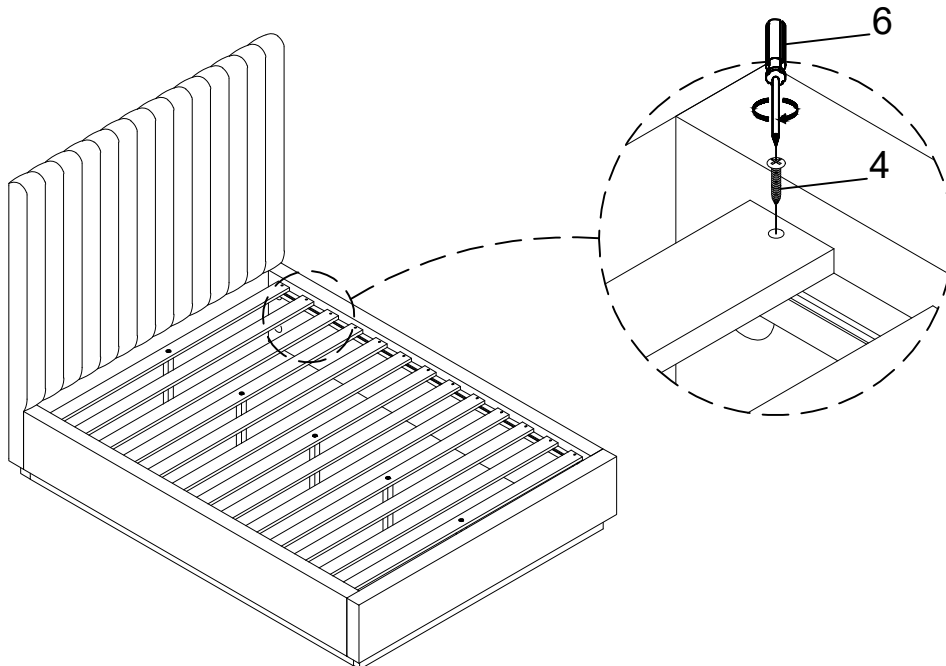

HARDWARE LISTS

NO.	SKETCH	DESCRIPTION	SIZE -DIMENSION	QTY
1		Full - Thread Bolt	Ø5/16" x 2-3/16"	8 PCS
2		Curve Washer	Ø5/16" x 1-3/16"	8 PCS
3		Hex Nut	Ø5/16"	8 PCS
4		Screw	#4 x 1-3/16"	26 PCS
5		Open Wrench		1 PC
6		Screwdriver	Not Provided	

STEP 1:

STEP 2:

ASSEMBLING INSTRUCTIONS

ITEM NO.: 2320F-1 Full Headboard
2320-1 Queen Headboard
2320F-3 Full Footboard with Rails & Slats
2320-3 Queen Footboard with Rails & Slats

STEP 3:

STEP 4:

ASSEMBLING INSTRUCTIONS