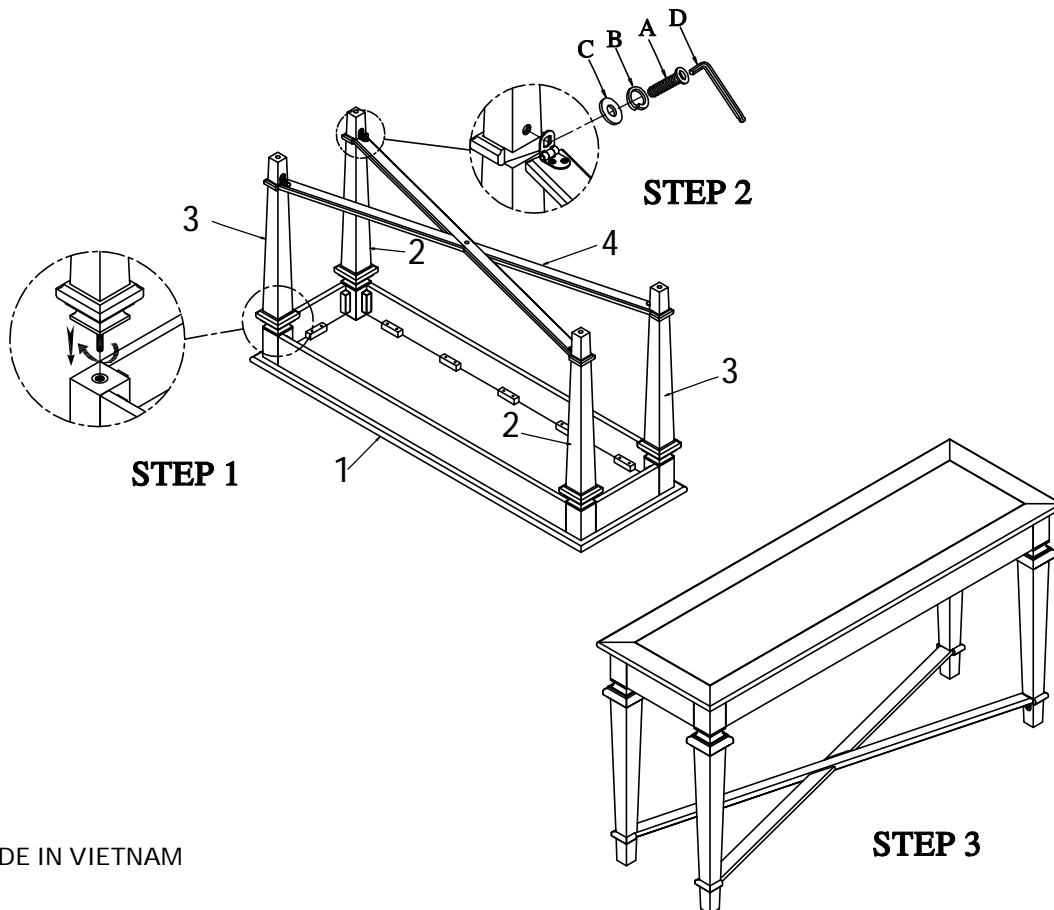

ITEM: 3681-05 Sofa Table

Thank you for purchasing this quality product. Be sure to check all packing material carefully for small parts which may have come loose inside the carton during shipment. Identify and count all parts and compare with the Parts List below.

! For items use on wooden floor, hard surfaces or carpets, it is recommended to install protective pads under all legs and supports to avoid/ prevent from damages/ scratches and discoloration.

! Pour les articles Utilisés sur un plancher en bois, des surfaces dures ou tapis, il est recommandé d'installer des mordaches de protection sous tous les jambes et prend en charge pour éviter/empêcher de dommages/ rayures et la décoloration.