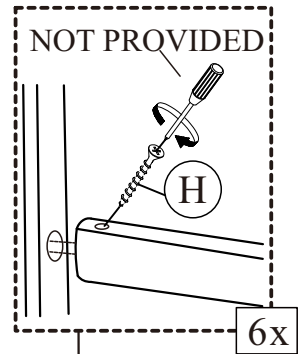

STEP 4

ÉTAPE 4