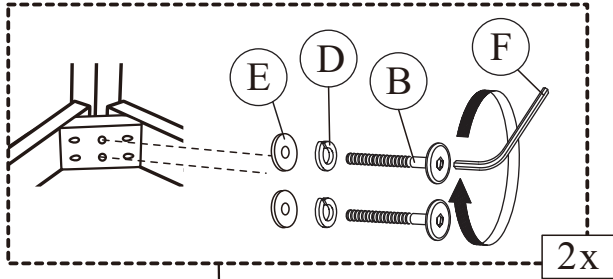

H O M E E L E G A N C E

ASSEMBLY INSTRUCTION INSTRUCTIONS D'ASSEMBLAGE

ITEM NO : 5757-24
COUNTER HEIGHT CHAIR /
CHAISE COMPTOIR

STEP 3

ÉTAPE 3