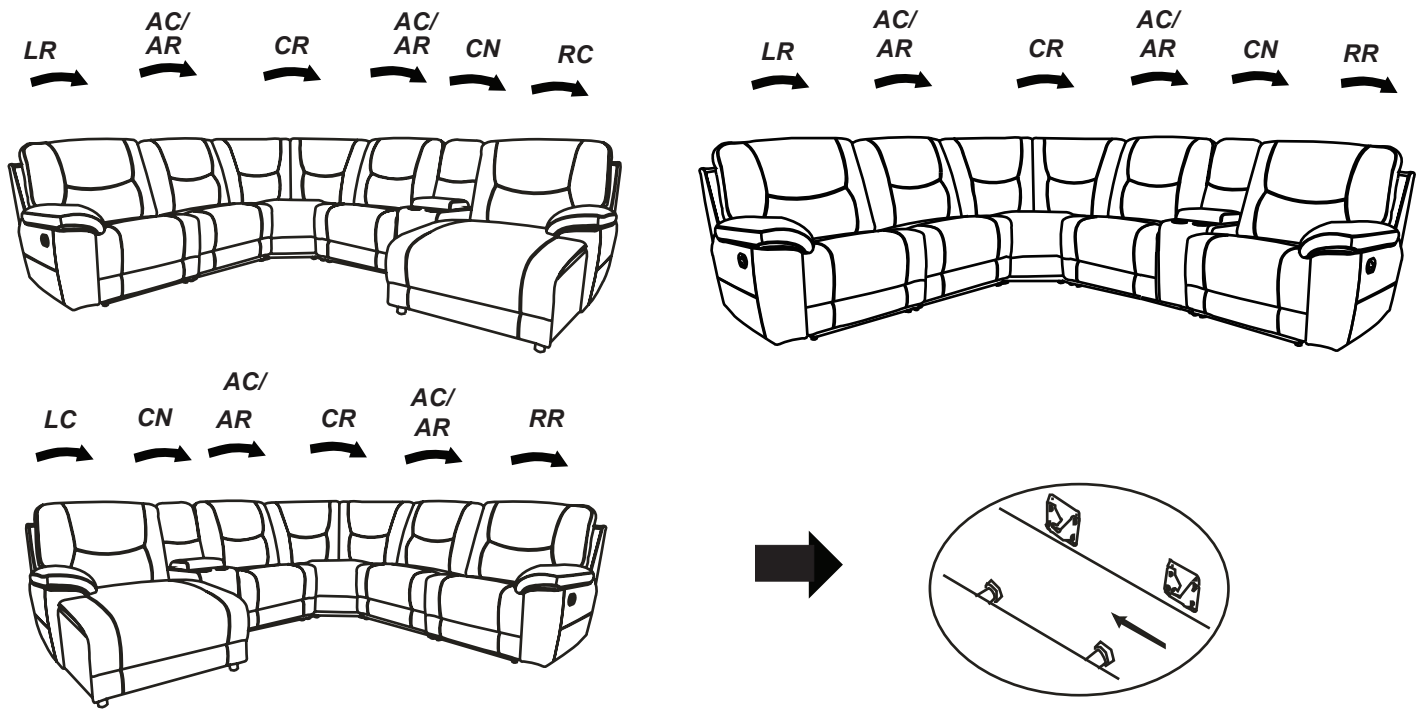

STEP#3

CARE INSTRUCTION FOR POLYESTER:

In order to maintain the original appearance of your polyester furniture, please follow below simple care procedure :

- Avoid exposing furniture directly to sunlight or heating and air conditioning outlets. Exposure to sunlight or heating and air conditioning outlets will fade/damage polyester.
- Wipe gently with a damp soft cloth to remove dust, dirt and any grime build up.