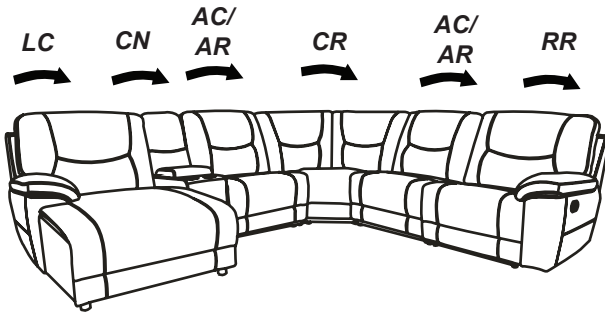

Assembly Instruction
CONSOLE
ITEM NO.: 8490GRY/BRW-CN

NOTE: Do not use power tools for assembly. Power tools increase the risk of over tightening which leads to splitting or cracking the wood.

COMPONENT LIST (CHAIR)

NO.	DRAWING	QTY	DESCRIPTION
A		1 PC	BACK REST
B		1 PC	SEAT

STEP#1

Console back rest is stored in the seat bottom, pls take out for assembly.

STEP#2

STEP#3

CARE INSTRUCTION FOR POLYESTER:

In order to maintain the original appearance of your polyester furniture, please follow below simple care procedure :