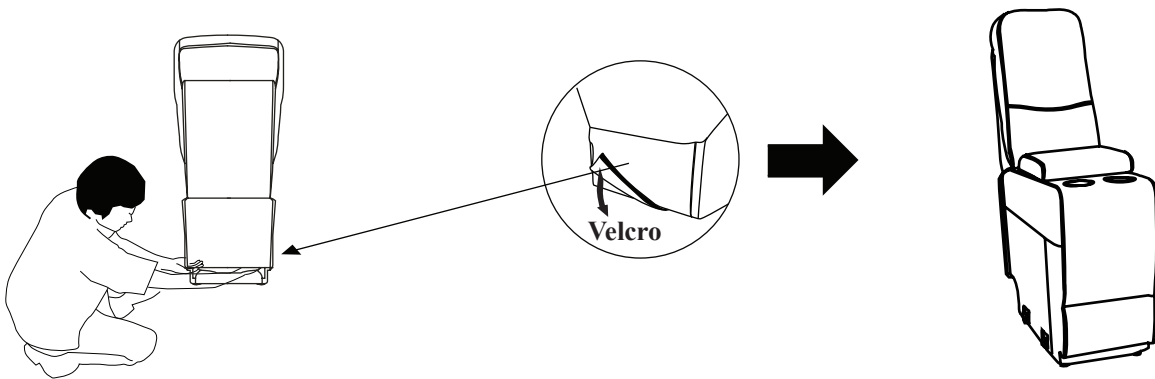

Assembly Instruction
CONSOLE
ITEM NO.: 8490GRY/BRW-CN

NOTE: Do not use power tools for assembly. Power tools increase the risk of over tightening which leads to splitting or cracking the wood.

COMPONENT LIST (CHAIR)

NO.	DRAWING	QTY	DESCRIPTION
A		1 PC	BACK REST
B		1 PC	SEAT

STEP#1

Console back rest is stored in the seat bottom, pls take out for assembly.

STEP#2

STEP#3

CARE INSTRUCTION FOR POLYESTER:

In order to maintain the original appearance of your polyester furniture, please follow below simple care procedure :