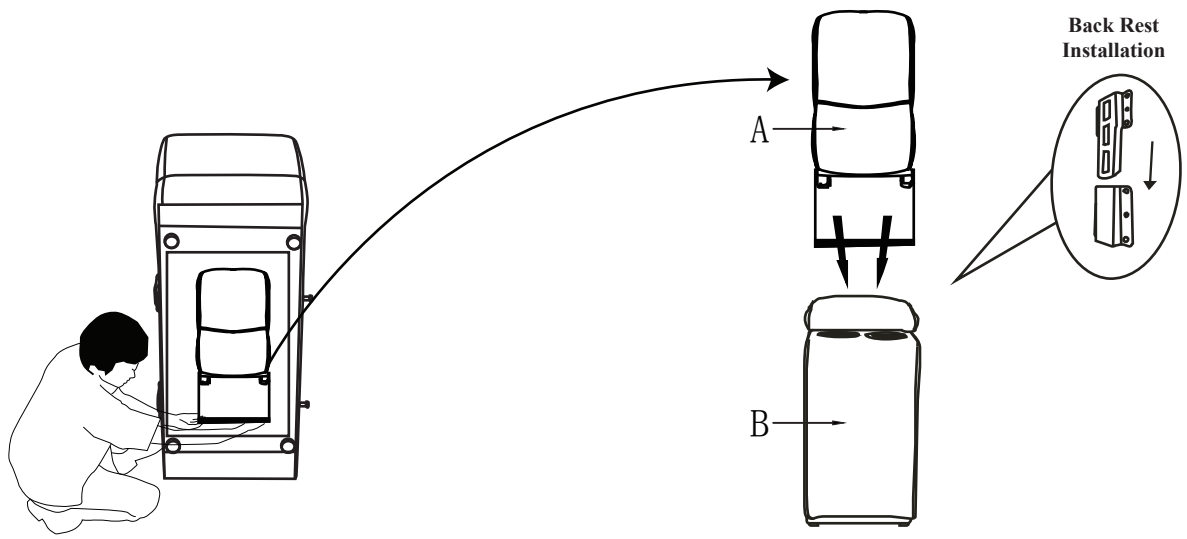

Assembly Instruction
CONSOLE
ITEM NO.: 8490GRY/BRW-CN

NOTE: Do not use power tools for assembly. Power tools increase the risk of over tightening which leads to splitting or cracking the wood.

COMPONENT LIST (CHAIR)

NO.	DRAWING	QTY	DESCRIPTION
A		1 PC	BACK REST
B		1 PC	SEAT

STEP#1

Console back rest is stored in the seat bottom, pls take out for assembly.

STEP#2

STEP#3

CARE INSTRUCTION FOR POLYESTER:

In order to maintain the original appearance of your polyester furniture, please follow below simple care procedure :