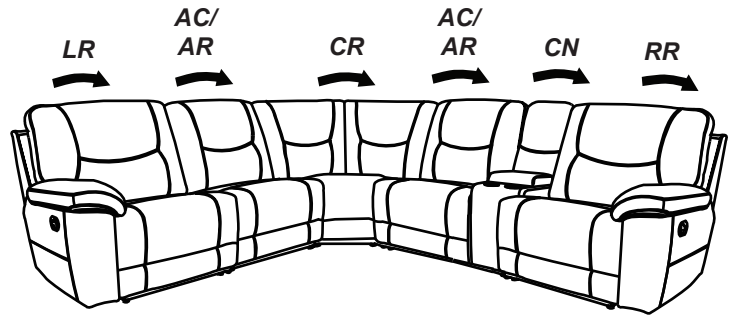

Assembly Instruction
CONSOLE
ITEM NO.: 8490GRY/BRW-CN

NOTE: Do not use power tools for assembly. Power tools increase the risk of over tightening which leads to splitting or cracking the wood.

COMPONENT LIST (CHAIR)

NO.	DRAWING	QTY	DESCRIPTION
A		1 PC	BACK REST
B		1 PC	SEAT

STEP#1

Console back rest is stored in the seat bottom, pls take out for assembly.

STEP#2

STEP#3

CARE INSTRUCTION FOR POLYESTER:

In order to maintain the original appearance of your polyester furniture, please follow below simple care procedure :