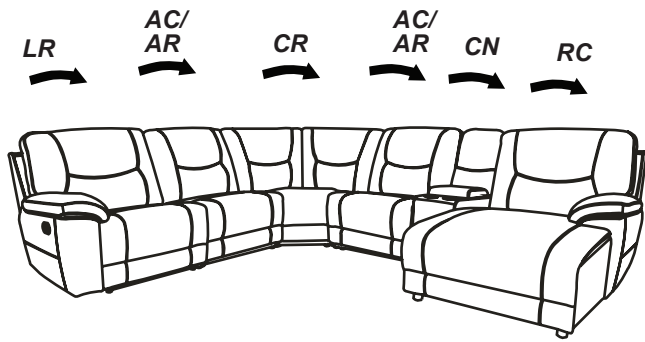

Assembly Instruction
CONSOLE
ITEM NO.: 8490GRY/BRW-CN

NOTE: Do not use power tools for assembly. Power tools increase the risk of over tightening which leads to splitting or cracking the wood.

COMPONENT LIST (CHAIR)

NO.	DRAWING	QTY	DESCRIPTION
A		1 PC	BACK REST
B		1 PC	SEAT

STEP#1

Console back rest is stored in the seat bottom, pls take out for assembly.

STEP#2

STEP#3

CARE INSTRUCTION FOR POLYESTER:

In order to maintain the original appearance of your polyester furniture, please follow below simple care procedure :