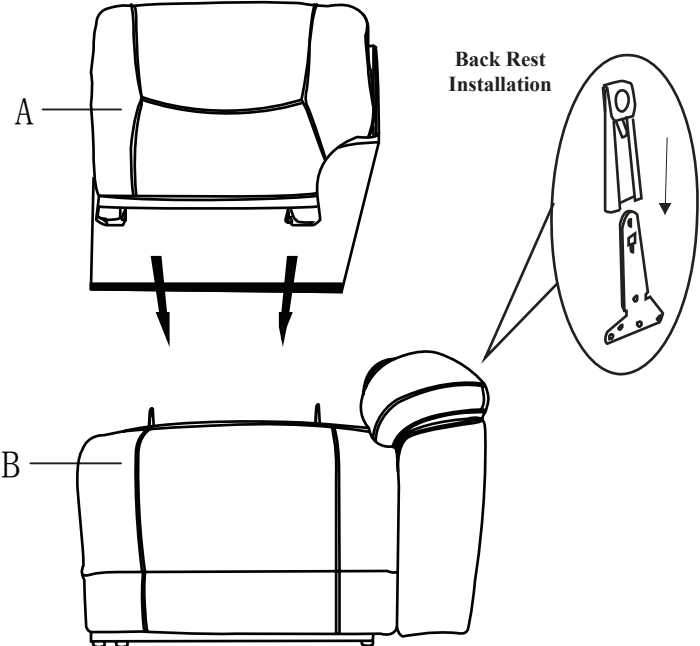

Assembly Instruction
Right Side Reclining Chair
ITEM NO.: 8490GRY/BRW-RR

NOTE: Do not use power tools for assembly. Power tools increase the risk of over tightening which leads to splitting or cracking the wood.

COMPONENT LIST (CHAIR)

NO.	DRAWING	QTY	DESCRIPTION
A		1 PC	BACK REST
B		1 PC	SEAT

STEP#1

STEP#2

STEP#3

CARE INSTRUCTION FOR POLYESTER:

In order to maintain the original appearance of your polyester furniture, please follow below simple care procedure :