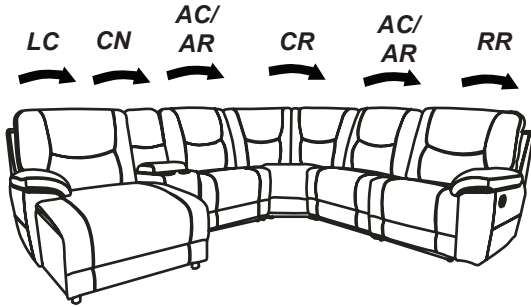

Assembly Instruction
Right Side Reclining Chair
ITEM NO.: 8490GRY/BRW-RR

NOTE: Do not use power tools for assembly. Power tools increase the risk of over tightening which leads to splitting or cracking the wood.

COMPONENT LIST (CHAIR)

NO.	DRAWING	QTY	DESCRIPTION
A		1 PC	BACK REST
B		1 PC	SEAT

STEP#1

STEP#2

STEP#3

CARE INSTRUCTION FOR POLYESTER:

In order to maintain the original appearance of your polyester furniture, please follow below simple care procedure :