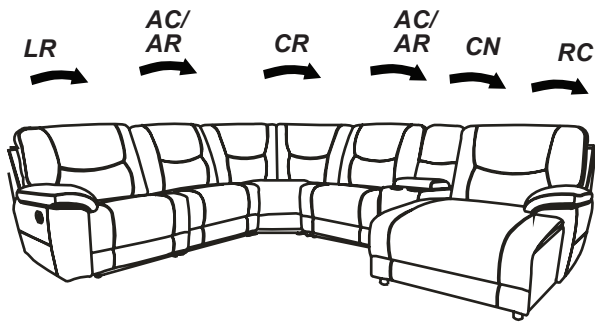

Assembly Instruction
Right Side Reclining Chair
ITEM NO.: 8490GRY/BRW-RR

NOTE: Do not use power tools for assembly. Power tools increase the risk of over tightening which leads to splitting or cracking the wood.

COMPONENT LIST (CHAIR)

NO.	DRAWING	QTY	DESCRIPTION
A		1 PC	BACK REST
B		1 PC	SEAT

STEP#1

STEP#2

STEP#3

CARE INSTRUCTION FOR POLYESTER:

In order to maintain the original appearance of your polyester furniture, please follow below simple care procedure :