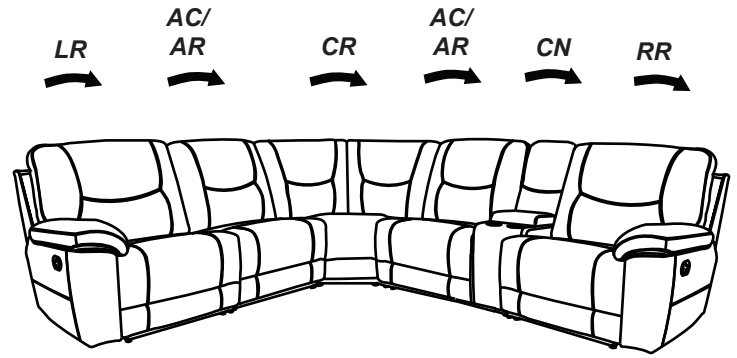

Assembly Instruction
Right Side Reclining Chair
ITEM NO.: 8490GRY/BRW-RR

NOTE: Do not use power tools for assembly. Power tools increase the risk of over tightening which leads to splitting or cracking the wood.

COMPONENT LIST (CHAIR)

NO.	DRAWING	QTY	DESCRIPTION
A		1 PC	BACK REST
B		1 PC	SEAT

STEP#1

STEP#2

STEP#3

CARE INSTRUCTION FOR POLYESTER:

In order to maintain the original appearance of your polyester furniture, please follow below simple care procedure :