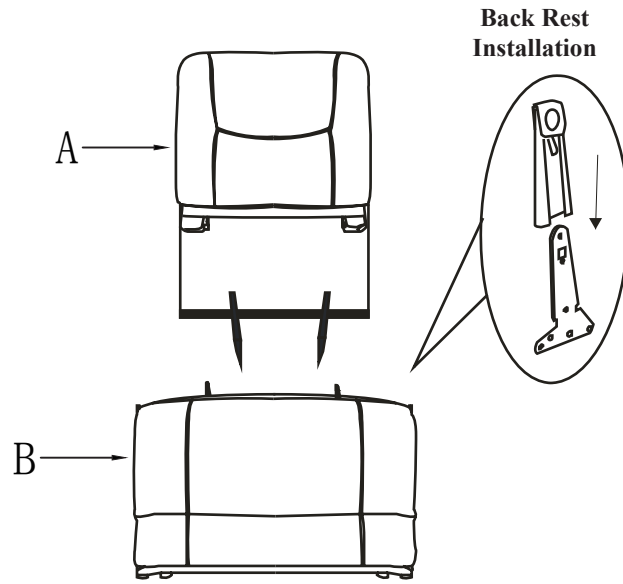

Assembly Instruction
Armless Reclining Chair
ITEM NO.: 8490GRY/BRW-AR

NOTE: Do not use power tools for assembly. Power tools increase the risk of over tightening which leads to splitting or cracking the wood.

COMPONENT LIST (CHAIR)

NO.	DRAWING	QTY	DESCRIPTION
A		1 PC	BACK REST
B		1 PC	SEAT

STEP#1

STEP#2

STEP#3

STEP#4

CARE INSTRUCTION FOR POLYESTER:

In order to maintain the original appearance of your polyester furniture, please follow below simple care procedure :