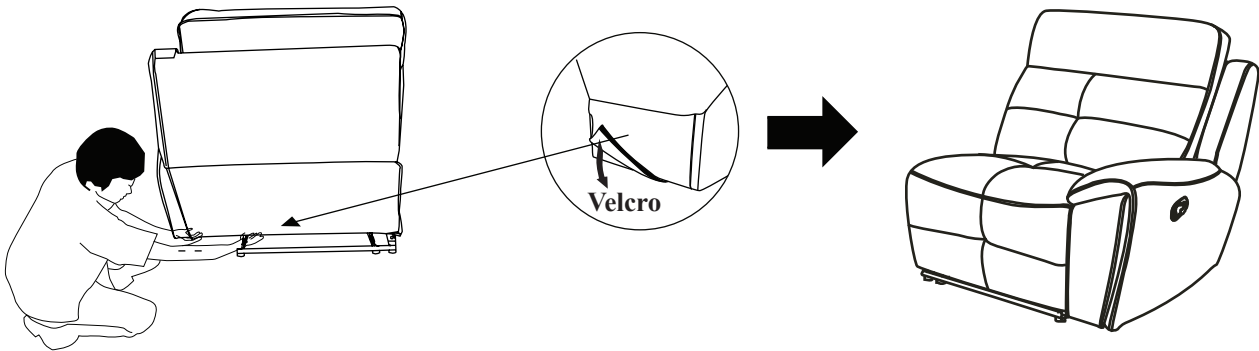

Assembly Instruction
RSF Reclining Chair
ITEM NO: 9469DBR-RR

NOTE: Do not use power tools for assembly. Power tools increase the risk of over tightening which leads to splitting or cracking the wood.

COMPONENT LIST (CHAIR)

NO.	DRAWING	QTY	DESCRIPTION
A		1 PC	BACK REST
B		1 PC	SEAT

STEP#1

STEP#2

STEP#3

Connect each piece.

CARE INSTRUCTION FOR POLYESTER:

In order to maintain the original appearance of your polyester furniture, please follow below simple care procedure :